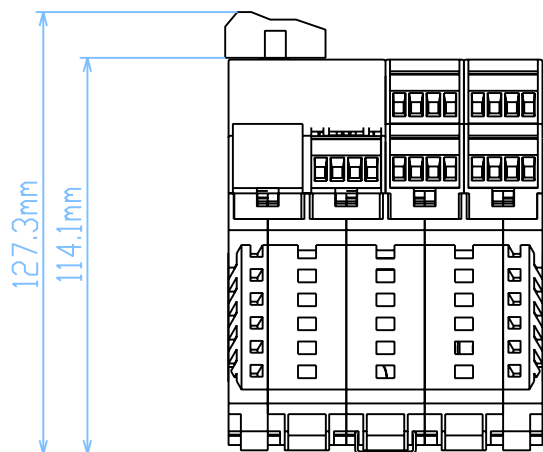

A

A

B

B

C

C

D

D

E

E

F

F

					MATERIAL				SCALE 1:2	SMARTGUARD 600
					FINISH					
					TOLERANCED UNLESS SPECIFIED	DESIGNED	CHECKED	APPROVED		3RD ANGLE
										SHEET 1/1
SYM	DATE	E/C CONTENTS	E/C NO	SIGN						DRWG NO.
										DESIGNED FOR 1752-L24BBB