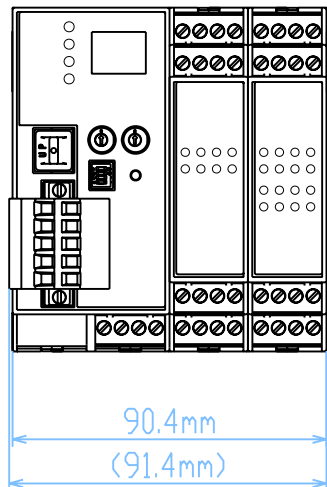

A

A

B

B

C

C

D

D

E

E

F

F

					MATERIAL				SCALE 1:2	SMARTGUARD 600
					FINISH					
					TOLERANCED UNLESS SPECIFIED	DESIGNED	CHECKED	APPROVED		3RD ANGLE
										SHEET 1/1
SYM	DATE	E/C CONTENTS	E/C NO	SIGN						DRWG NO.
										DESIGNED FOR 1752-L24BBB